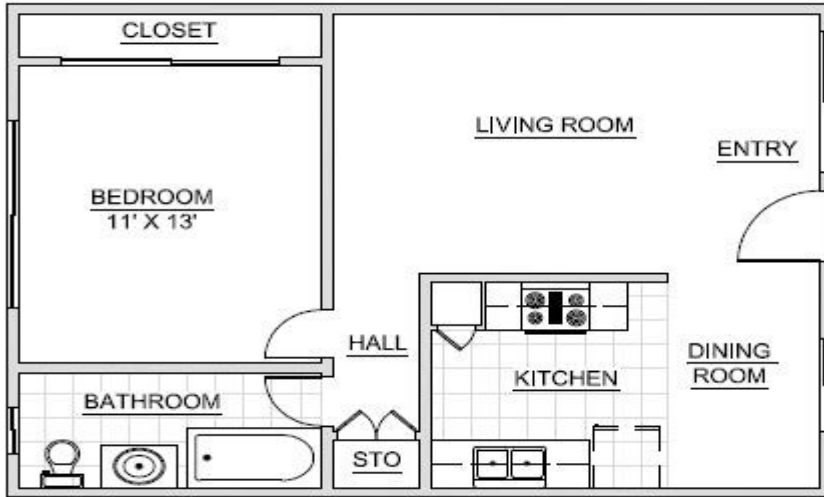

Rental Office: 8572 Western Ave, Apartment 10

Apartment Available: _____ Rent: _____ Deposit: _____

Application Fee: _____ Move-In Bonus: _____ Available Move-In Date: _____

Referred By: _____

Professionally Managed by Schroeder Management Company, Inc. BRE#01176652
1200 Newport Center Dr., Suite 260, Newport Beach, CA 92660 (949) 675-4900

1 BEDROOM UNIT
APPROX. 594 SQ.FT.

WESTVIEW
APARTMENTS

2 BEDROOM UNIT
APPROX. 792 SQ.FT.

WESTVIEW
APARTMENTS