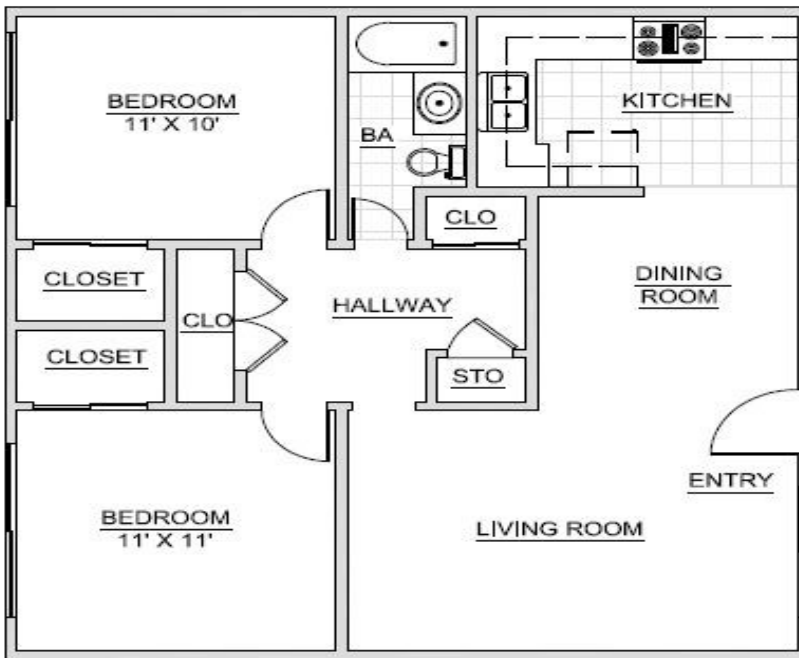

WESTVIEW

APARTMENT HOMES

8572 Western Avenue, Buena Park, CA 90620
Phone & Fax: (714) 821-5104
E-mail: Westview@AptHomes4u.com

Large 1 & 2 Bedroom Apartment Homes

- Large Floor Plans
- Cable Ready
- Air-Conditioning & Ceiling Fans
- Enclosed Patios & Screen Doors
- Sparkling Pool
- Water & Trash PAID
- Carport Parking
- Convenient Laundry Facility
- Near 91 Freeway, Park, Bus-lines, School & Shopping Center
- Located Close to Knott's Berry Farm
- Green Lush Landscaping
- Professional On-Site Management
- Sorry, No Pets

Rental Office: 8572 Western Ave, Apartment 10

Apartment Available: _____ Rent: _____ Deposit: _____

Application Fee: _____ Move-In Bonus: _____ Available Move-In Date: _____

Referred By: _____

Professionally Managed by Schroeder Management Company, Inc. BRE#01176652
1200 Newport Center Dr., Suite 260, Newport Beach, CA 92660 (949) 675-4900

1 BEDROOM UNIT
APPROX. 594 SQ.FT.

WESTVIEW
APARTMENTS

2 BEDROOM UNIT
APPROX. 792 SQ.FT.

WESTVIEW
APARTMENTS